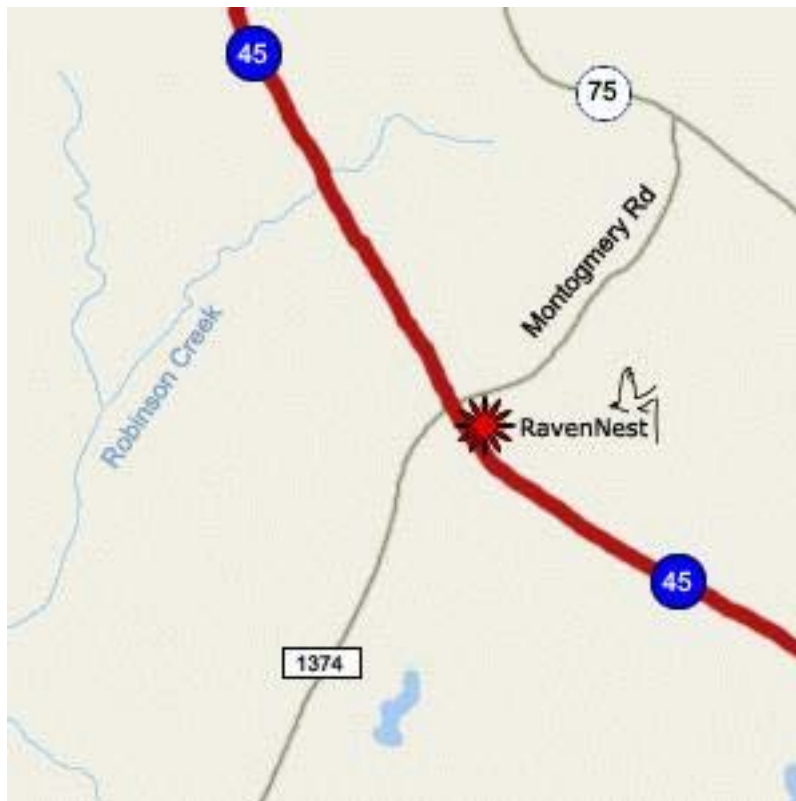

Eagle Pointe Golf Club

Take FM 2351 East to I-45 North (L)
Take I-45 N to Beltway 8 East (R)
Take Beltway 8 to I-10 East (R)
Take Beltway 8 east to FM 3180 (L)
Take FM 3180 through town and the golf course is on your right side

12440 Eagle Point Drive
Mount Belvieu, TX 77580
281/385-6666

River Terrace Golf Club

FM 2351 East to I-45 North (Left).
Beltway 8 East (Right).
Go over the Ship Channel Bridge, and past I-10 East.
Exit Wallisville Road (Right).
The golf course is on your left side.

16777 Wallisville Road
Channelview, TX
281/452-2183

Raven Nest Golf Club

FM 2351 East to I-45 North (L)
Go to Huntsville, Exit # 114
Turn (L), go back over the interstate highway
Turn (R) on feeder road for about 1/4 mile
Golf Course is on the left hand side