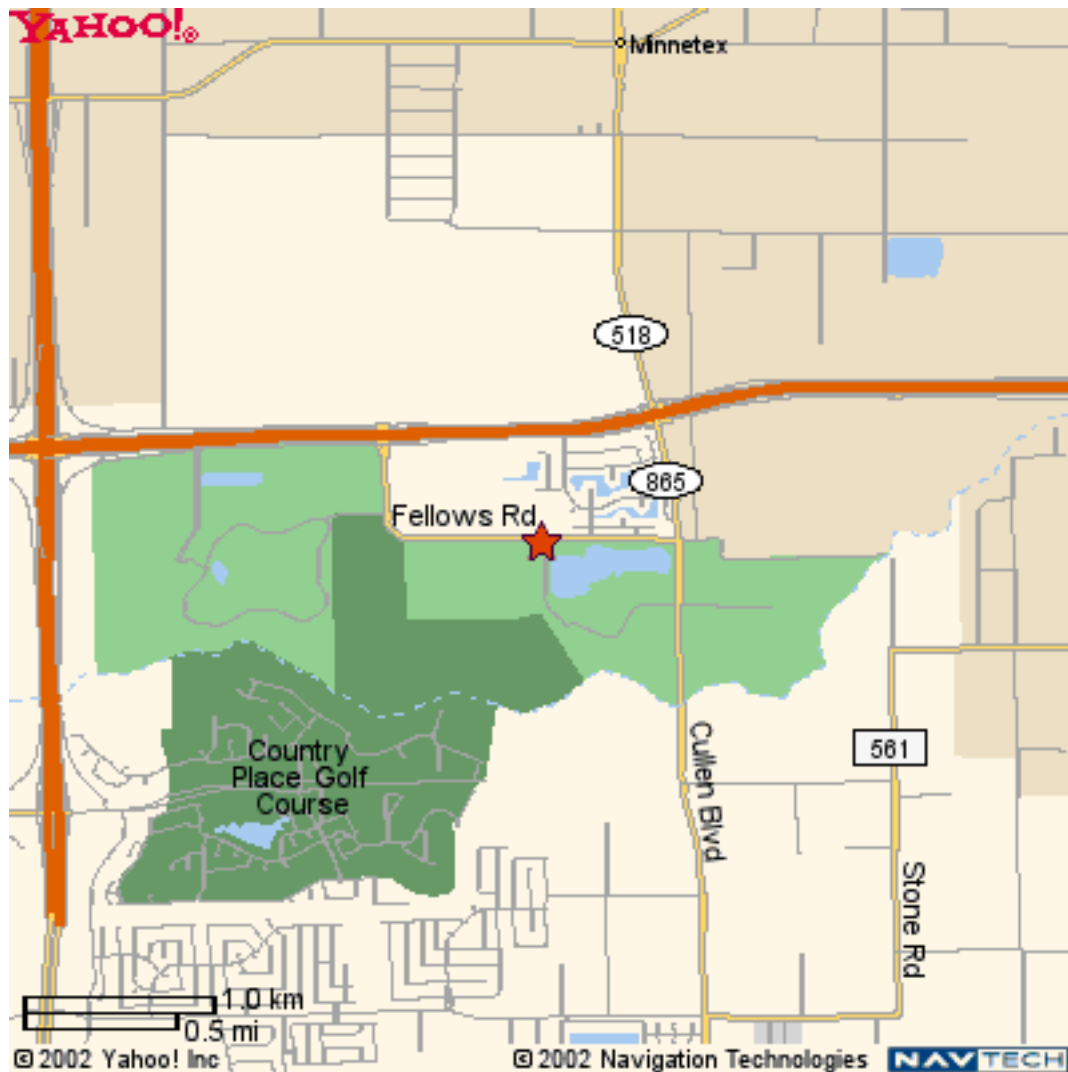

Bay Forest Golf Course

Take FM 2351 East to I-45 (turn left). Go to Beltway 8 East (turn right). Go to Fairmont Parkway (turn right). Go to SH 146 (take a right). Go to Wharton Wheems (turn left). Go to South Broadway Street (turn left). Go to Bay Forest Drive (turn left).

201 Bay Forest Drive
LaPorte, TX
281/471-4653

Country Place Golf Course

Take FM Road 2351 East to FM Road 518 (turn left). Proceed through Pearland to Cullen Blvd. (turn right). Go to Fellows Road (turn left) Follow the street to the Golf Course.

3902 Fellows Road
Pearland, TX 77581
713/738-8000

Battleground Golf Course

Take FM Road 2351 to I-45 North (turn left) to Beltway 8 (turn right). Proceed on the Beltway past Fairmont HWY and Spencer Hwy. Go to San Augustine (turn right) to Georgia (turn left). Golf Course will be on your left side.