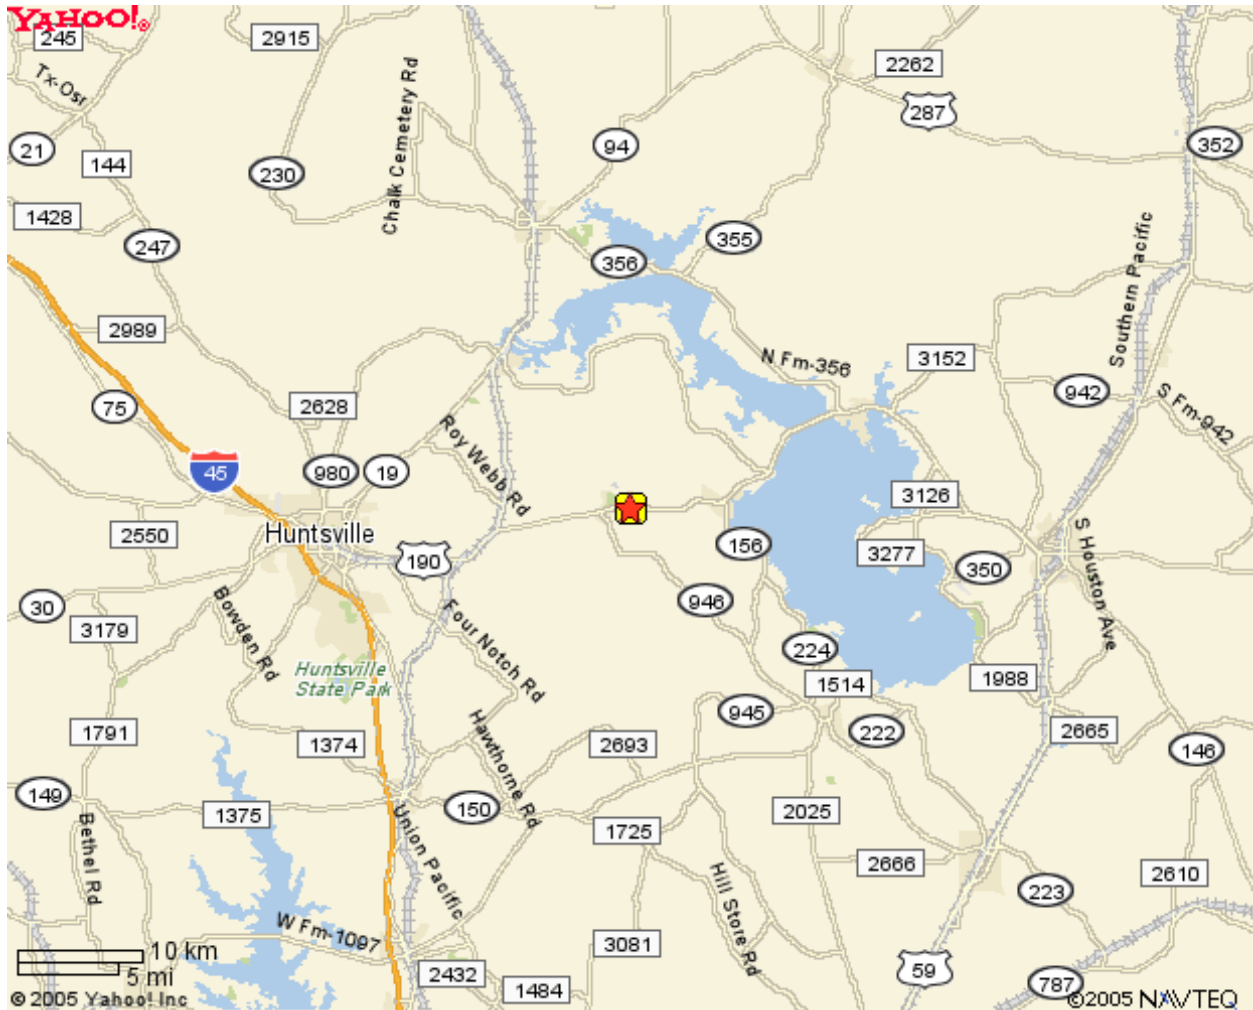

Waterwood National Golf Course

FM 2351 East to I-45 North (L)
Go to Huntsville to Exit 116 (R)
Go on Highway 190 through Huntsville
Go on Highway 190 to Waterwood Parkway (L)
Follow Waterwood Parkway about 8 miles to the Golf Course

One Waterwood Parkway
Huntsville, Texas 77320
936-891- 5050