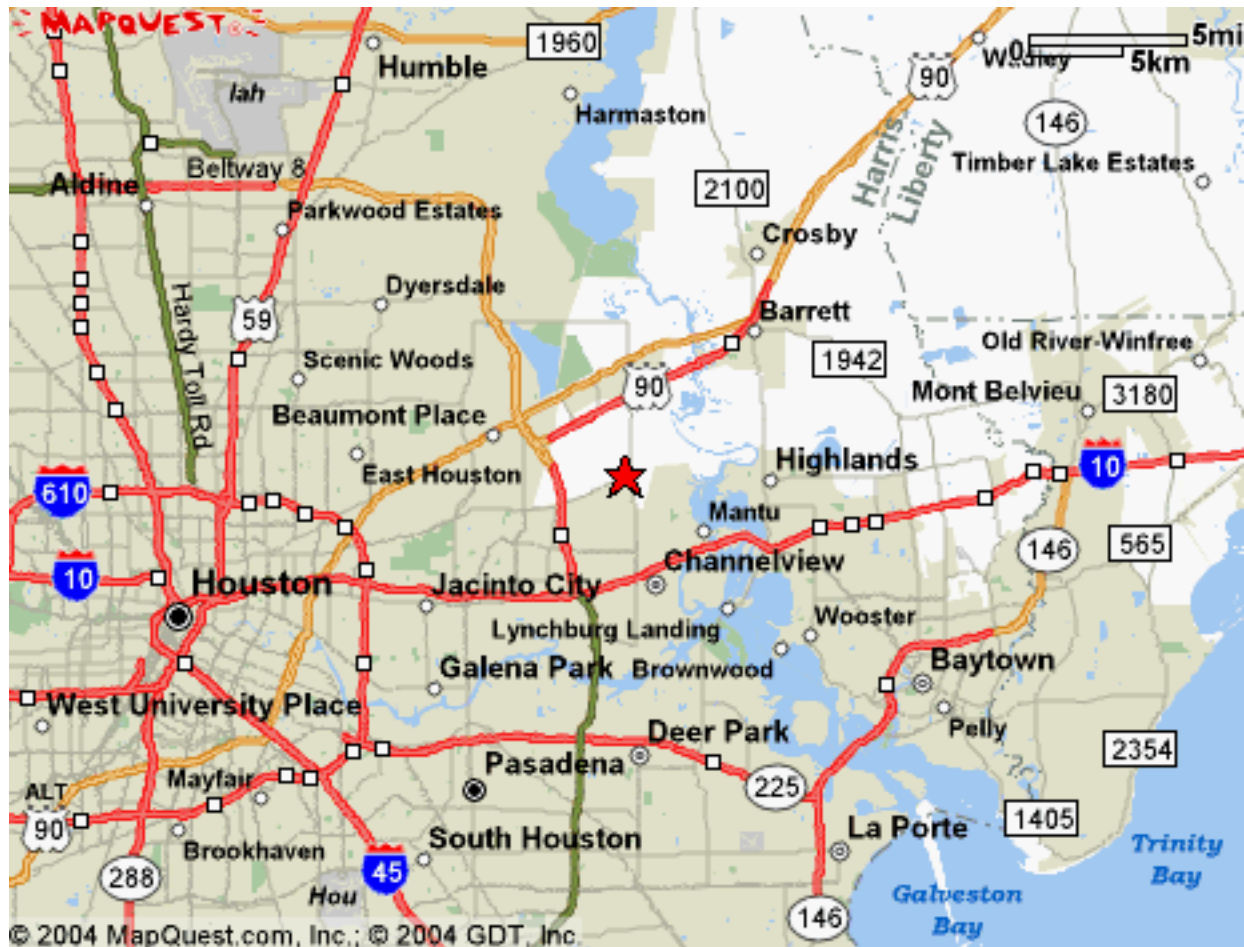

1000 Duffer Lane
Pasadena, TX
281/481-0834

Bayou Golf Club

Take HWY 518 South to I-45 South (Right). Take I-45 South to Emmett F. Lowry Expressway (FM 1764) (Left). Take FM 1764 to HWY 3 (Left). Take HWY 3 to Loop 197/25th Ave. (Right). Take 25th Ave to the golf course on your left.

Eagle Pointe Golf Club

Take FM 2351 East to I-45 North (L)
Take I-45 N to Beltway 8 East (R)
Take Beltway 8 to I-10 East (R)
Take Beltway 8 east to FM 3180 (L)
Take FM 3180 through town and the golf course is on your right side

12440 Eagle Point Drive
Mount Belvieu, TX 77580
281/385-6666

River Terrace Golf Club

FM 2351 East to I-45 North (Left).
Beltway 8 East (Right).
Go over the Ship Channel Bridge, and past I-10 East.
Exit Wallisville Road (Right).
The golf course is on your left side.