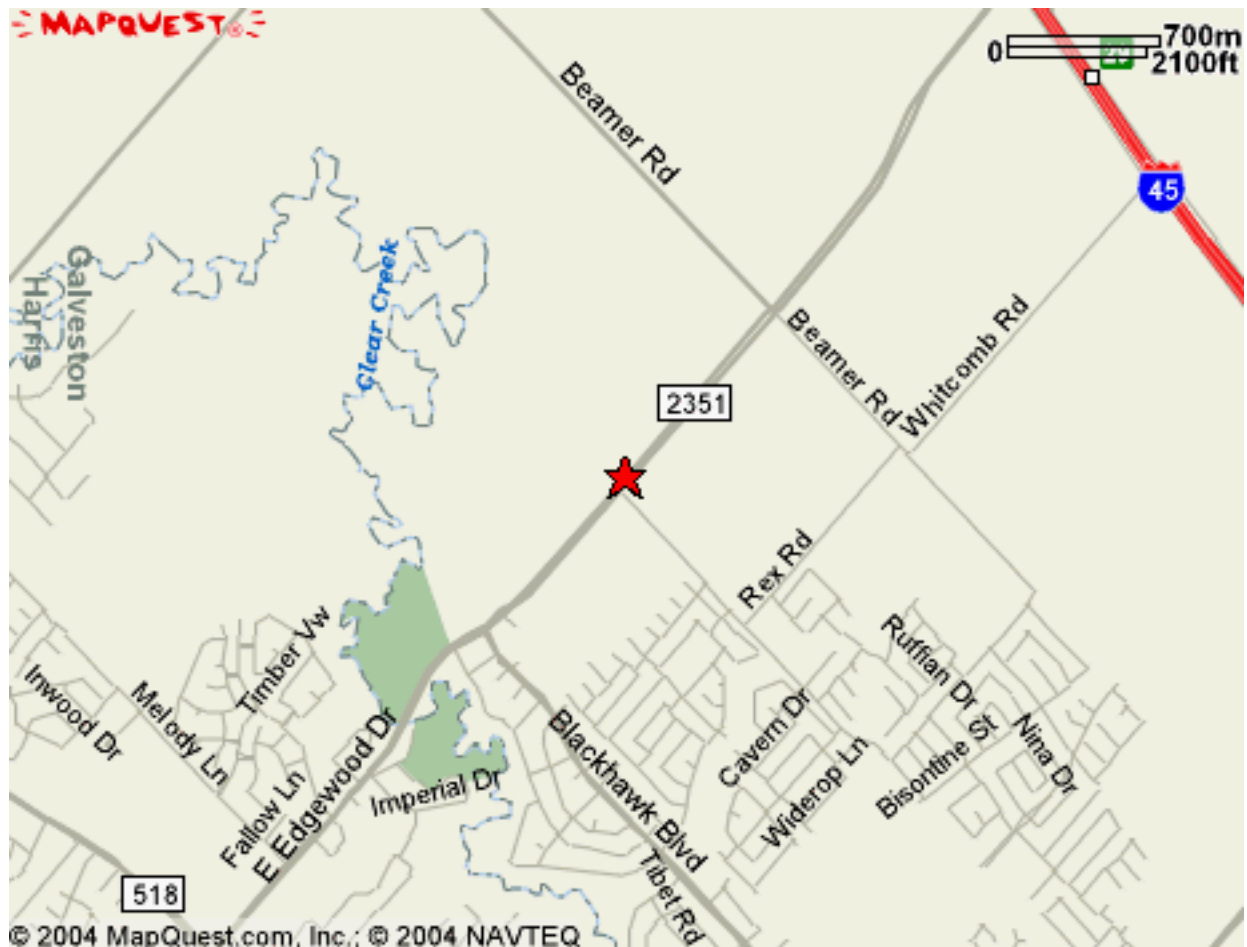

One Waterwood Parkway
Huntsville, Texas 77320
936-891- 5050

Magnolia Creek Golf Links

Take FM 518 South to Bay Area Blvd. (R).
Go 1 mile on Bay Area Blvd. to the golf course on your left side.

Magnolia Creek Golf Links
1501 Bay Area Blvd.
281/557-0555

Timber Creek Golf Club

FM 2351 East towards I-45.

Go to the Traffic Light at FM 2351 and Hope Village Road
(in front of Clear Brook High School) (L).

Take this road to the golf course - about 1/2 mile.

Timber Creek Golf Course