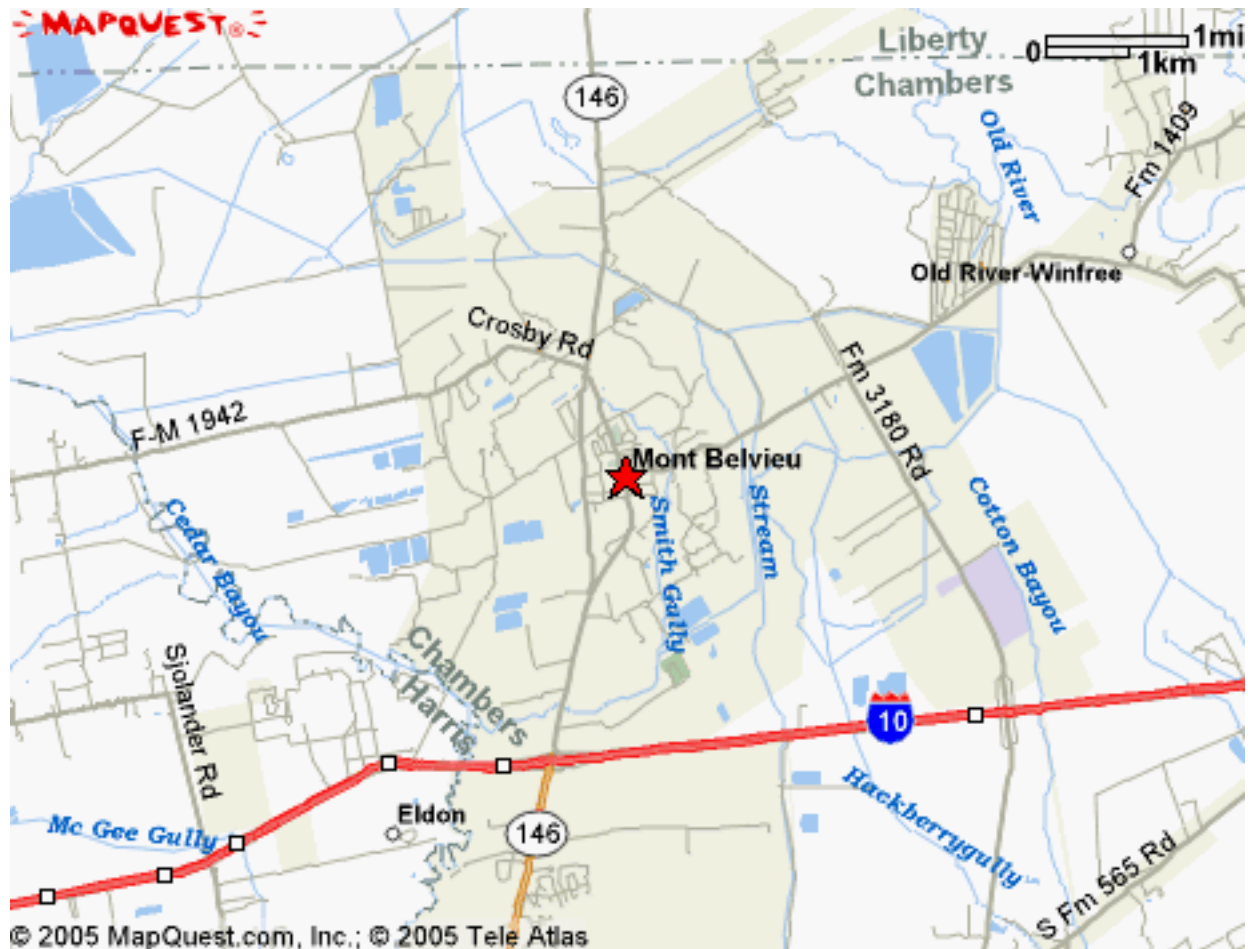

1600 Georgia
Deer Park, TX
281/478-4653

Pasadena Municipal Golf Course

Take FM Road 2351 to I-45 North (turn left) to Beltway 8 East (turn right). Take first exit off the Beltway. The Golf Course is on the feeder road to your right side.

1000 Duffer Lane
Pasadena, TX
281/481-0834

Bayou Golf Club

Take HWY 518 South to I-45 South (Right). Take I-45 South to Emmett F. Lowry Expressway (FM 1764) (Left). Take FM 1764 to HWY 3 (Left). Take HWY 3 to Loop 197/25th Ave. (Right). Take 25th Ave to the golf course on your left.

Eagle Pointe Golf Club

Take FM 2351 East to I-45 North (L)
Take I-45 N to Beltway 8 East (R)
Take Beltway 8 to I-10 East (R)
Take Beltway 8 east to FM 3180 (L)
Take FM 3180 through town and the golf course is on your right side

12440 Eagle Point Drive
Mount Belvieu, TX 77580
281/385-6666

River Terrace Golf Club

FM 2351 East to I-45 North (Left).
Beltway 8 East (Right).
Go over the Ship Channel Bridge, and past I-10 East.
Exit Wallisville Road (Right).
The golf course is on your left side.