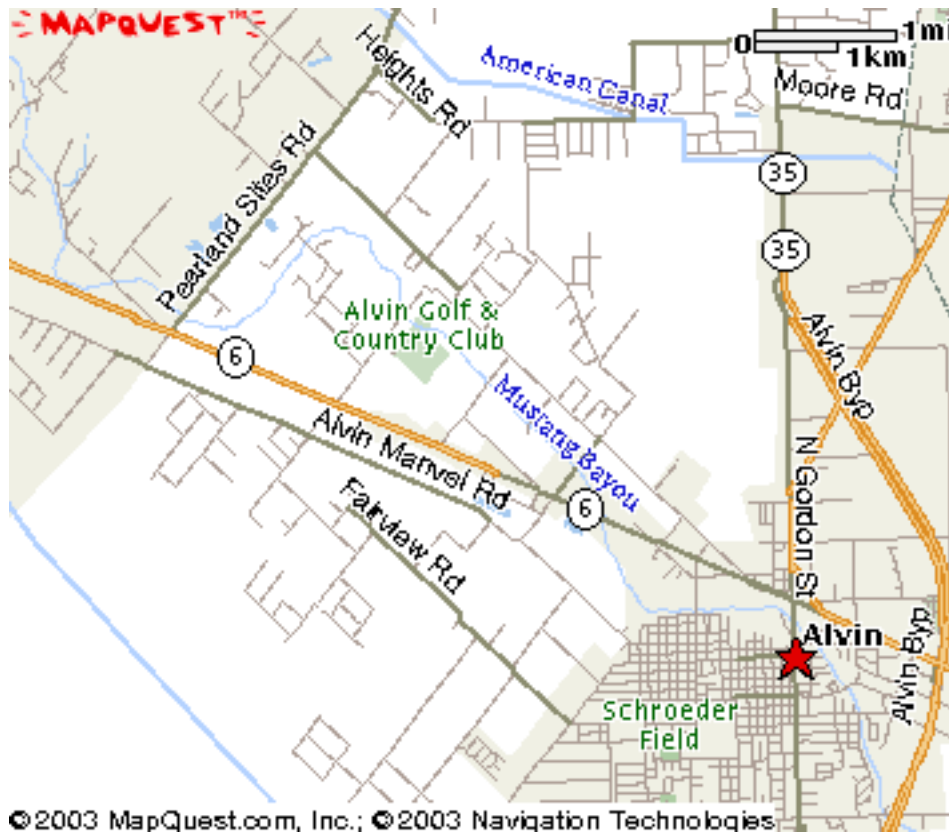

Alvin Country Club

HWY 528 West to Business HWY 35 in Alvin (L).
HWY 35 to HWY 6 West (R).
HWY 6 to Country Road 146 North (R).
CR. 146 to Hillhouse Drive/Country Road 539 (R).
Follow Hillhouse Drive/Country Road 539 to the golf course.

Country Road 539
Alvin, TX 77511
281/331-4541