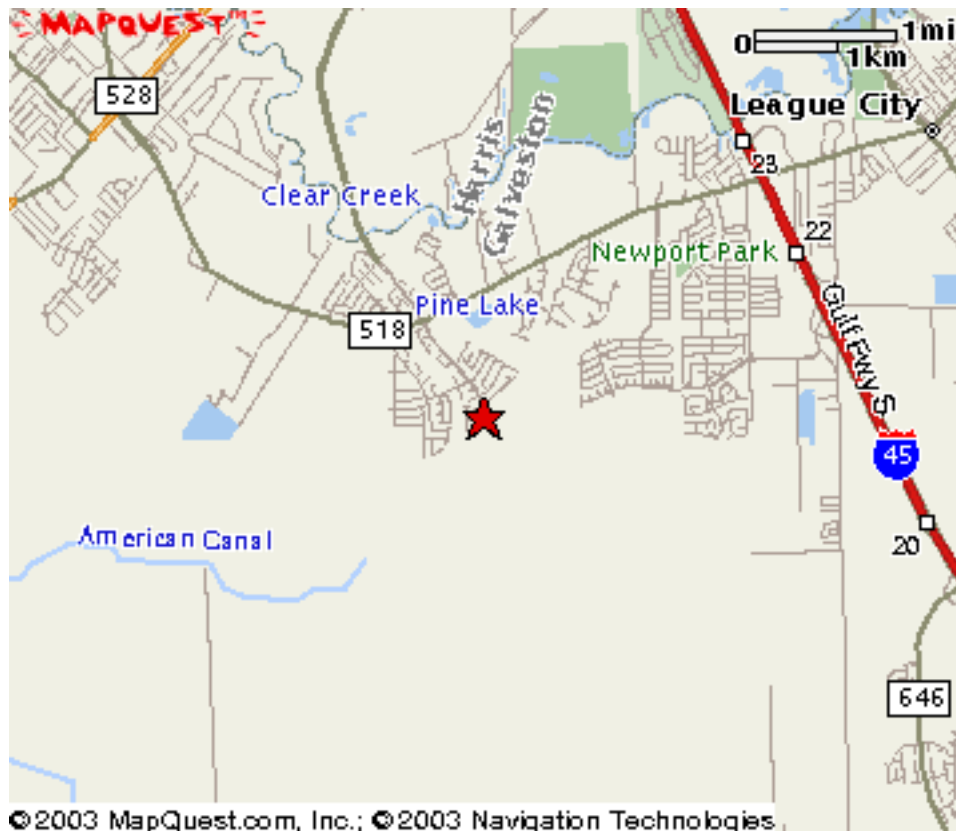

457 IH 45 South
Huntsville, TX 77340-8450.
936/438-8588
800-358-8249

Waterwood National Golf Course

FM 2351 East to I-45 North (L)
Go to Huntsville to Exit 116 (R)
Go on Highway 190 through Huntsville
Go on Highway 190 to Waterwood Parkway (L)
Follow Waterwood Parkway about 8 miles to the Golf Course

One Waterwood Parkway
Huntsville, Texas 77320
936-891- 5050

Magnolia Creek Golf Links

Take FM 518 South to Bay Area Blvd. (R).
Go 1 mile on Bay Area Blvd. to the golf course on your left side.

Magnolia Creek Golf Links
1501 Bay Area Blvd.
281/557-0555

Timber Creek Golf Club

FM 2351 East towards I-45.

Go to the Traffic Light at FM 2351 and Hope Village Road
(in front of Clear Brook High School) (L).

Take this road to the golf course - about 1/2 mile.

Timber Creek Golf Course